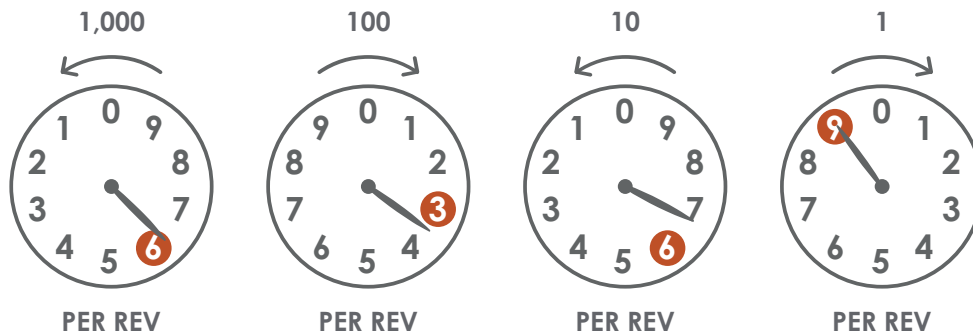

Reading your 4 DIAL METER

Your account number

Your meter number

For example, the meter below reads 6369.

1. Print this card.
2. Find your power meter and record the 4 numbers right to left starting at the far right.
3. Return to MySaskPower or saskpower.com to submit your meter reading you have recorded.